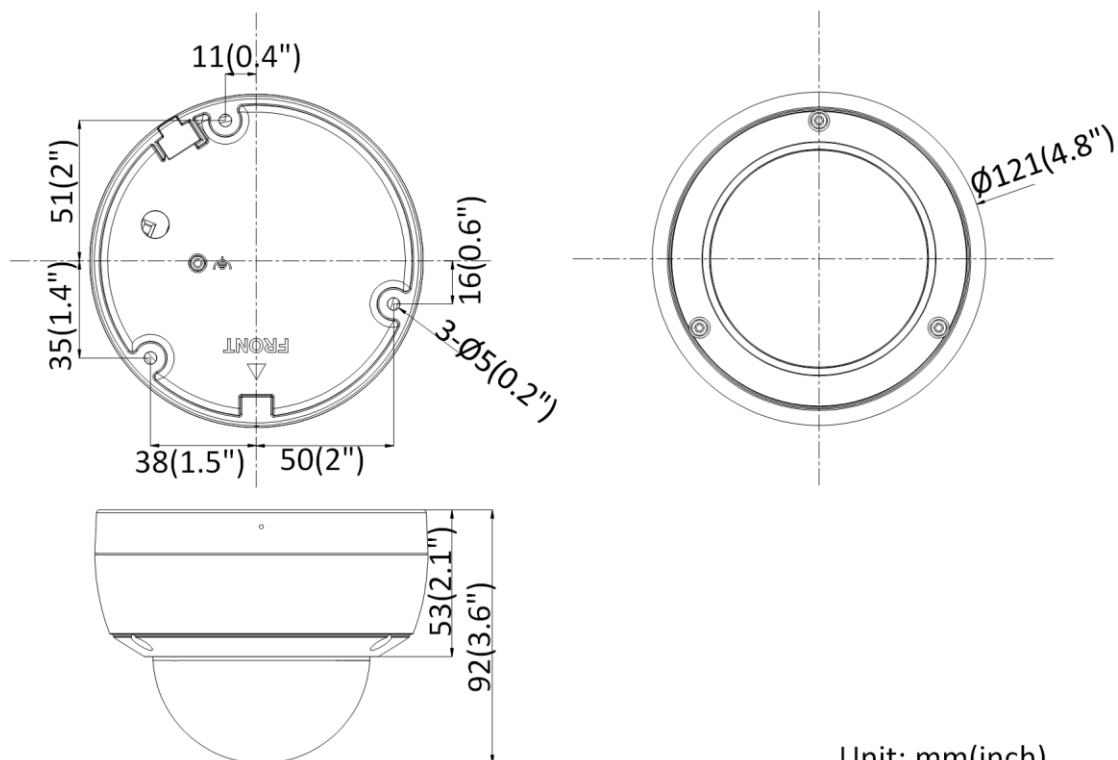

Storage Conditions	-30 °C to 60 °C (-22 °F to 140 °F), humidity 95% or less (non-condensing)
Power Supply	12 VDC ± 25%, Φ 5.5 mm coaxial power plug; PoE (802.3af, class 3)
Power Consumption and Current	12 VDC, 0.5 A, max. 6 W; PoE: (802.3af, 36 V to 57 V), 0.2 A to 0.1 A, max. 7.5 W
Material	Camera body: metal, bubble: plastic
Dimensions	Camera: Φ 121 × 92 mm (Φ 4.8" × 3.6") With package: 134 × 134 × 108 mm (5.3" × 5.3" × 4.3")
Weight	Camera: Approx. 570 g (1.3 lb.) With package: Approx. 950 g (2.1 lb.)
Approval	
EMC	47 CFR Part 15, Subpart B; EN 55032: 2015, EN 61000-3-2: 2014, EN 61000-3-3: 2013, EN 50130-4: 2011 +A1: 2014; AS/NZS CISPR 32: 2015; ICES-003: Issue 6, 2016; KN 32: 2015, KN 35: 2015
Safety	UL 60950-1, IEC 60950-1:2005 + Am 1:2009 + Am 2:2013, EN 60950-1:2005 + Am 1:2009 + Am 2:2013, IS 13252(Part 1):2010+A1:2013+A2:2015, IEC/EN 60950-1
Chemistry	2011/65/EU, 2012/19/EU, Regulation (EC) No 1907/2006
Protection	Ingress protection: IK10 (IEC 62262:2002), IP66 (IEC 60529-2013)

* Listed resolutions are only selectable options. It does not mean that all streams can work at their maximum resolution at the same time.

Available Model

DS-2CD2143G0-IU (2.8/4/6/8 mm)

Dimensions

Unit: mm(inch)