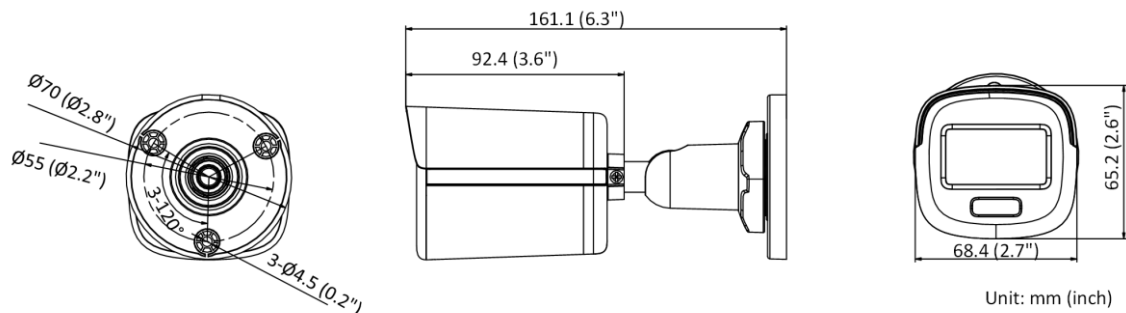

## ▪ Specification

Camera	
Image Sensor	1/2.7" Progressive Scan CMOS
Min. Illumination	Color: 0.001 Lux @ (F1.0, AGC ON)
Shutter Speed	1/3 s to 1/100,000 s
Angle Adjustment	Pan: 0° to 360°, tilt: 0° to 90°, rotate: 0° to 360°
Slow Shutter	Yes
P/N	P/N
Wide Dynamic Range	120 dB
Lens	
Lens Type & FOV	2.8 mm, horizontal FOV 102°, vertical FOV 54°, diagonal FOV 121° 4 mm, horizontal FOV 80°, vertical FOV 43°, diagonal FOV 95°
Aperture	F1.0
Lens Mount	M12
Aperture Type	Fixed
Depth of Focus	2.8 mm: 3.1 m to ∞ 4 mm: 3.6 m to ∞
Illuminator	
Smart Supplement Light	Yes
Supplement Light	White
White Light Range	Up to 30 m
Video	
Main Stream	50Hz: 20 fps (2560 × 1440) 25 fps (2304 × 1296 , 1920 × 1080, 1280 × 720) 60Hz: 20 fps (2560 × 1440) 30 fps (2304 × 1296 , 1920 × 1080, 1280 × 720)
Sub Stream	50Hz: 25 fps (640 × 480, 640 × 360, 320 × 240) 60Hz: 30 fps (640 × 480, 640 × 360, 320 × 240) * Note: The frame rate of the sub-stream cannot exceed the maximum frame rate of the current main stream.
Video Compression	Main stream: H.265+/H.265/H.264+/H.264 Sub-stream: H.265/H.264/MJPEG
Video Bit Rate	32 Kbps to 8 Mbps
H.264 Type	BaseLine Profile/Main Profile/High Profile
H.265 Type	Main Profile
Region of Interest (ROI)	1 fixed region for main stream
Network	
Simultaneous Live View	Up to 6 channels
API	ONVIF (PROFILE S), ISAPI, SDK
Protocols	TCP/IP, ICMP, HTTP, FTP, DHCP, DNS, DDNS, RTP, RTSP, RTCP, NTP, UPnP, SMTP, IGMP, QoS, IPv6, UDP, Bonjour, SSL/TLS
User/Host	Up to 32 users. 3 user levels: administrator, operator and user

## ▪ Available Model

DS-2CD1047G0-L(2.8 mm, 4 mm)

## ▪ Dimension